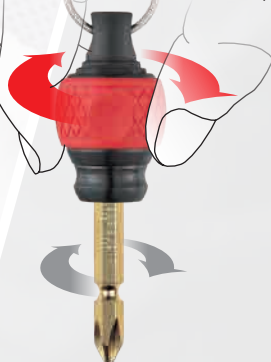

New

BALL QUICK CATCHER

No.QB-22R(Red) / No.QB-22Y (Yellow)

No.QB-22G(Green) / No.QB-22V (Violet)

No.QB-22K2RY(Red & Yellow)

No.QB-22K2GV(Green & Violet)

Actual size

Bit holder can be used as Screwdriver.

Carry a driver bit or socket bit.

NEW

Insert the bit, and it can be securely held.

Can tighten a screw.
(Applicable screw: M4 size or smaller)

One hand / One push removal design.

Cushion grip
Familiar 4 colors available.

BALL QUICK CATCHER

VESSEL

Let us think.

Use the Ball Quick Catcher with a tip-end replacement tool to make your work more enjoyable and comfortable.

For Construction, Electric work, Air conditioning, Scaffold construction, wood work, and others.

Can attach the Ball Quick Catcher to a D-shaped ring on a tool pouch. Pick up a replacement bit by groping, improving working efficiency.

Choose a 2pc. set model, which is supplied with a karabiner.

*The holder will be released soon.